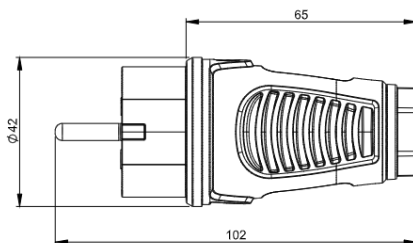

Safety plug: Austrian/German system IP54

Version	Rubber	Solid rubber
Contact carriers	polyamide (PA6)	rubber (TPE)
Austrian/German	0511-sr	0512-sr

pack. unit=30 pcs.

Safety plug: dual earthing system IP54