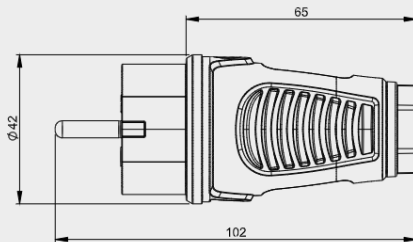

Plug IP54

Safety plugs Series TAURUS²

- rubber version (housing TPE, contact carriers PA6) or
- solid rubber version (housing TPE, contact carriers TPE)
- Austrian/German system or dual earthing system
- standard color: housing black (similar to RAL9005) / ring red (similar to RAL3000)
- protection class: **IP54** splashproof

Safety plug: Austrian/German system IP54

Version	Rubber	Solid rubber
Contact carriers	polyamide (PA6)	rubber (TPE)
Austrian/German	0511-sr	0512-sr

pack. unit=30 pcs.

Safety plug: dual earthing system IP54

Version	Rubber	Solid rubber
Contact carriers	polyamide (PA6)	rubber (TPE)
dual earthing system	0521-sr	0522-sr

pack. unit=30 pcs.